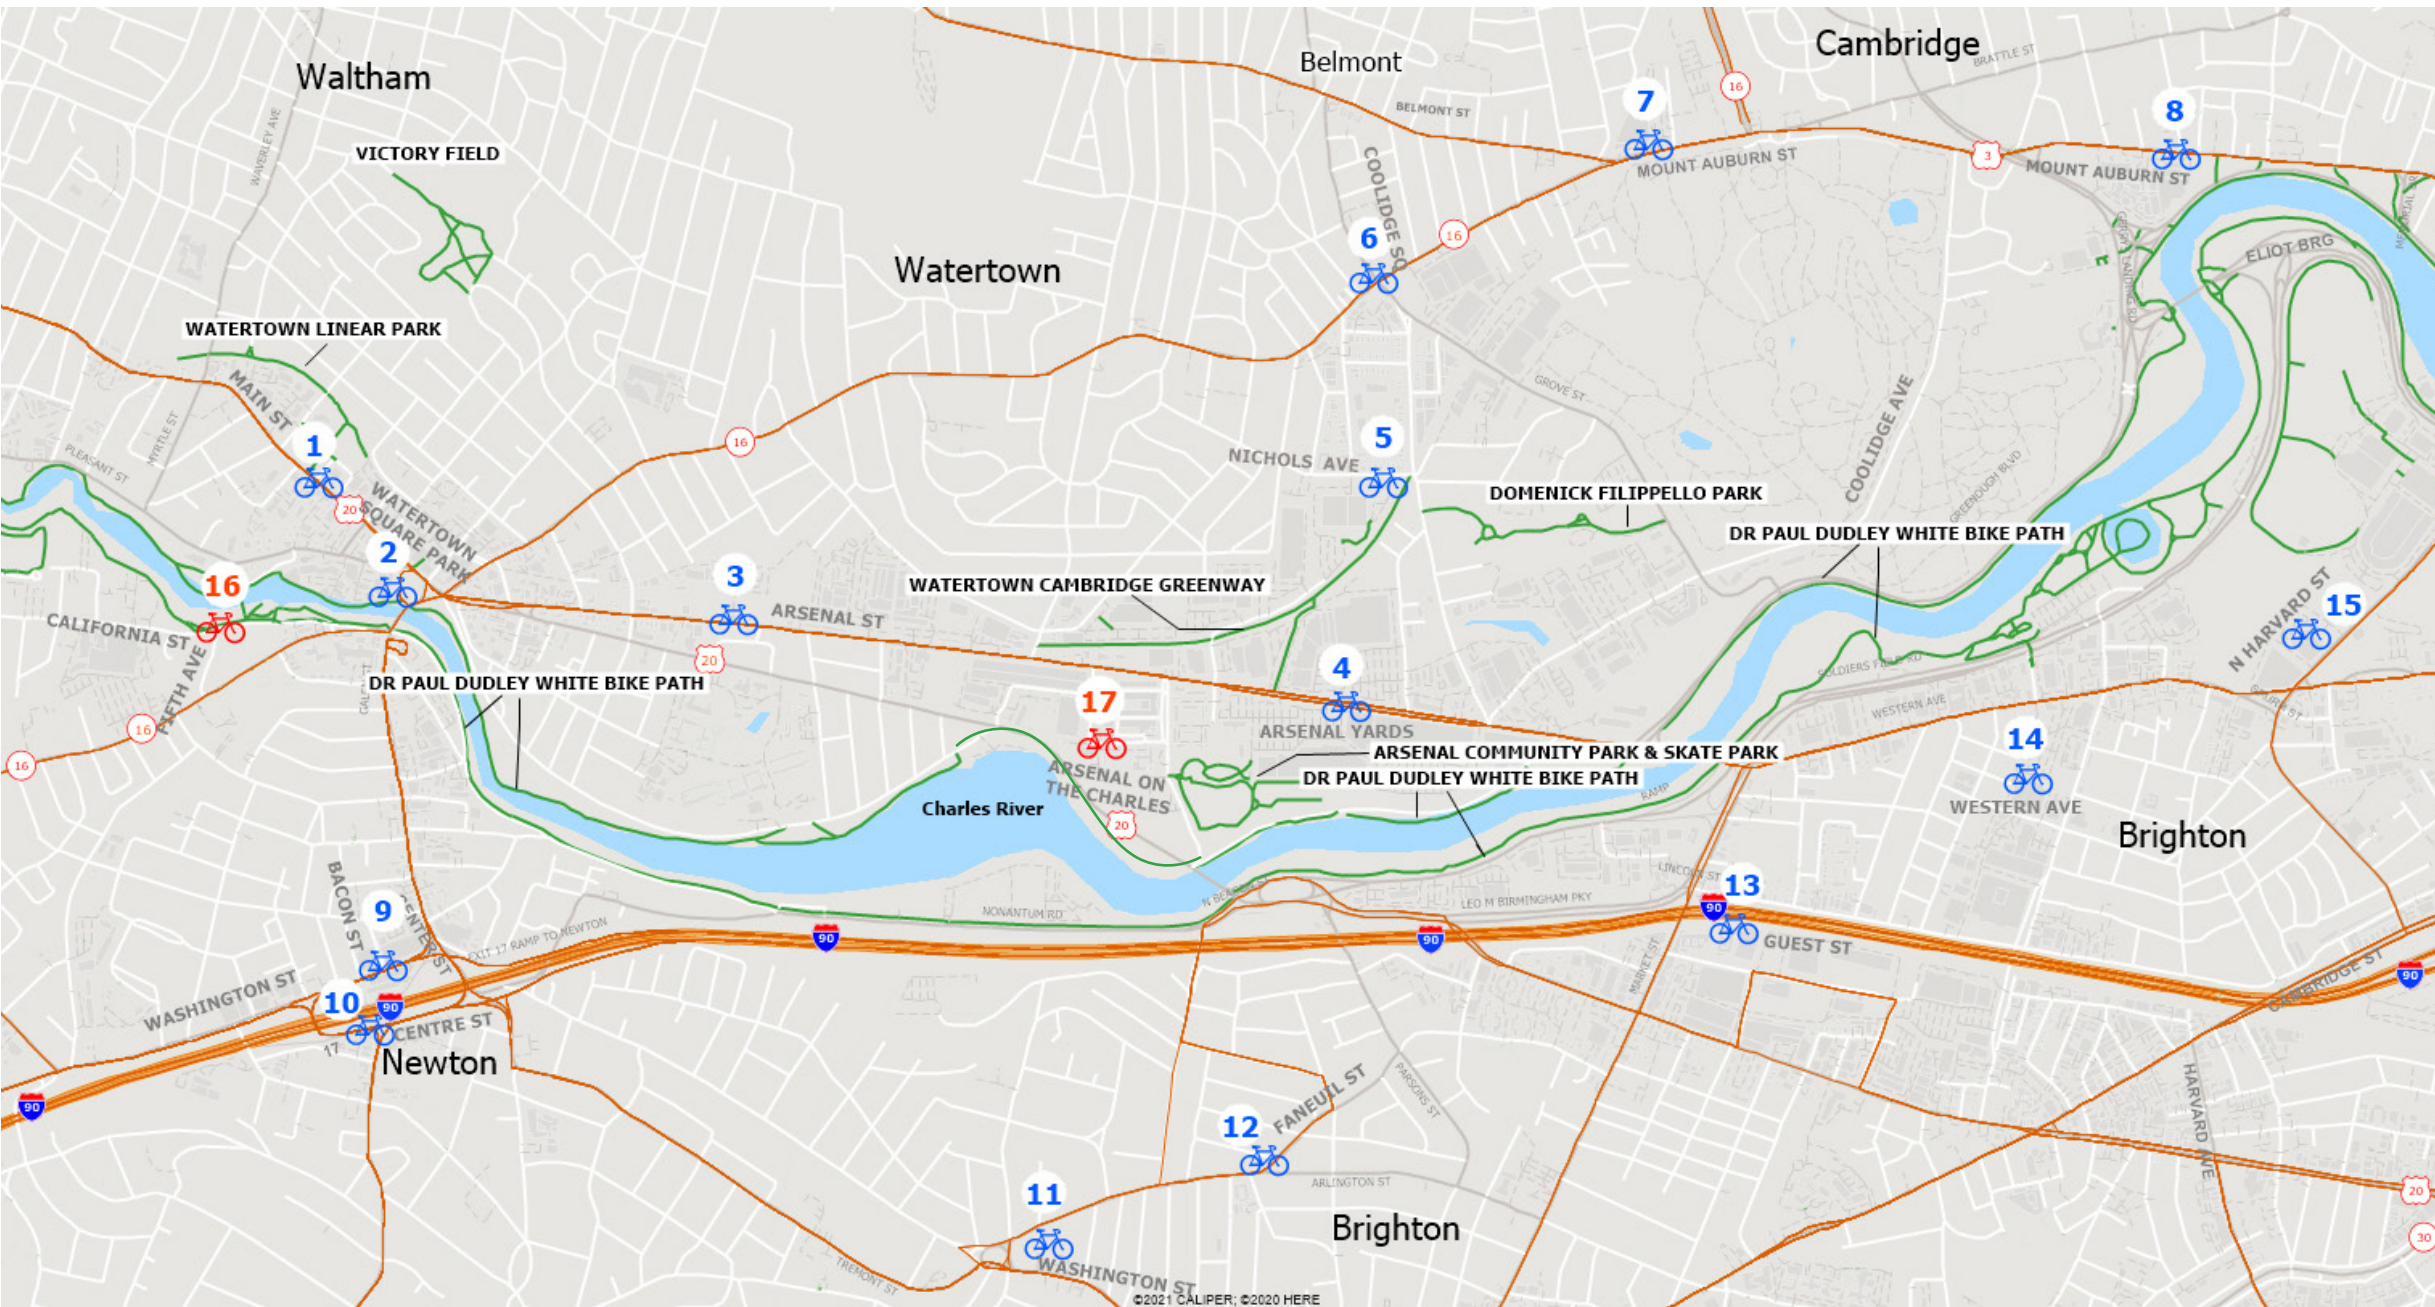

# Watertown Area Bluebikes Map

-  **Major Interstate**
-  **MBTA Bus Routes**
-  **Bike/Walking Trails**

### Watertown

1. **138 Main Street** - Across from Town Hall
2. **Watertown Square Park** - At the bus delta, entrance to the Charles River Greenway
3. **160 Arsenal Street**—North side, between Gables and Elan Union Market Apartments
4. **Arsenal Yards** - South side of Arsenal Street across from the Watertown Mall
5. **Nichols Avenue** - Linx parking lot, near the DCR Watertown-Cambridge Greenway
6. **Coolidge Square** - Northeast corner of Mt. Auburn Street and Arlington Street, in front of the playground

### Newton

9. **Bacon Street** and Washington Street intersection
10. **Centre Street** and Washington Street intersection

### Watertown

16. **California Street** and **Fifth Avenue** - North side
17. **Arsenal on the Charles** - West of 343 Arsenal Street